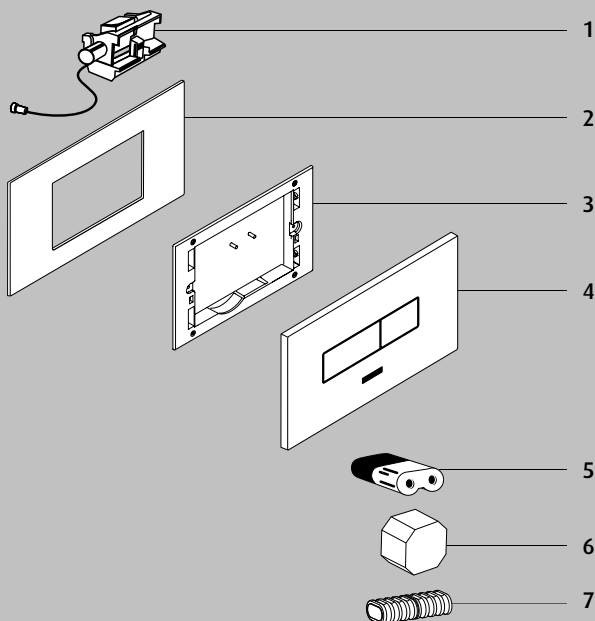

Pos	Art.no.	Designation
1	116 342	Support block with integrated motor hoist
2	124 705	Adapter plate
3	123 449	Electronic board 12 V
	123 432	Electronic board 6 V incl. batteries
	124 286	Electronic board 12 V HyPlus
	124 279	Electronic board 6 V incl. batteries HyPlus
4	123 753	Front plate, stainless steel
5	230 741	6 V lithium battery (2 pcs. necessary)
6	117 899	Flush-mount power supply (single)
	113 792	Flush-mount power supply (fivefold)
7	122 091	Support battery

Legend: = Mains operation = Battery operation = Variant with thermal disinfection

All prices are gross list prices excl. VAT. valid trough 31.3.2016. No liability accepted for misprints and errors; subject to technical modifications without notice.